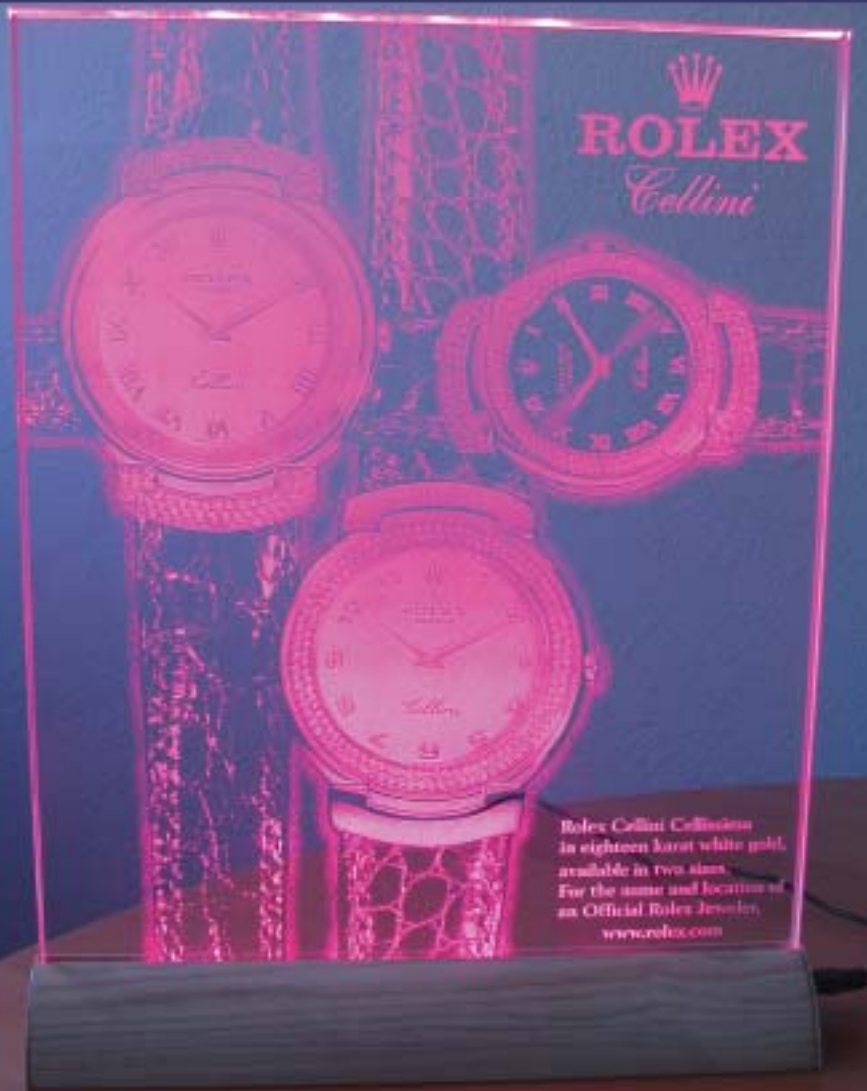

**Think of Your Customers that Would Like this Display on Their Counter**

Rolex Collini Collisions in eighteen karat white gold, available in two sizes. For the name and location of an Official Rolex Jeweler, [www.rolex.com](http://www.rolex.com)